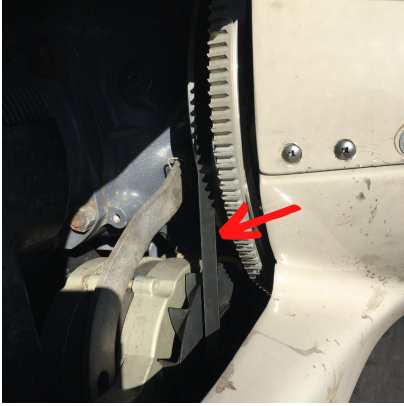

Private Pilot Preflight Quiz - Can You Name These Parts?

ANSWER BANK

Piano Hinge
Beacon Light
Elevator Trim Tab

Alternator Belt
Cotter Pin
Vertical Stabilizer

Oleo Strut
Fuel Vent
Static Port

1. _____

4. _____

1. Alternator Belt
2. Piano Hinge
3. Oleo Strut
4. Cotter Pin
5. Vertical Stabilizer
6. Fuel Vent
7. Static Port
8. Beacon Light
9. Elevator Trim Tab